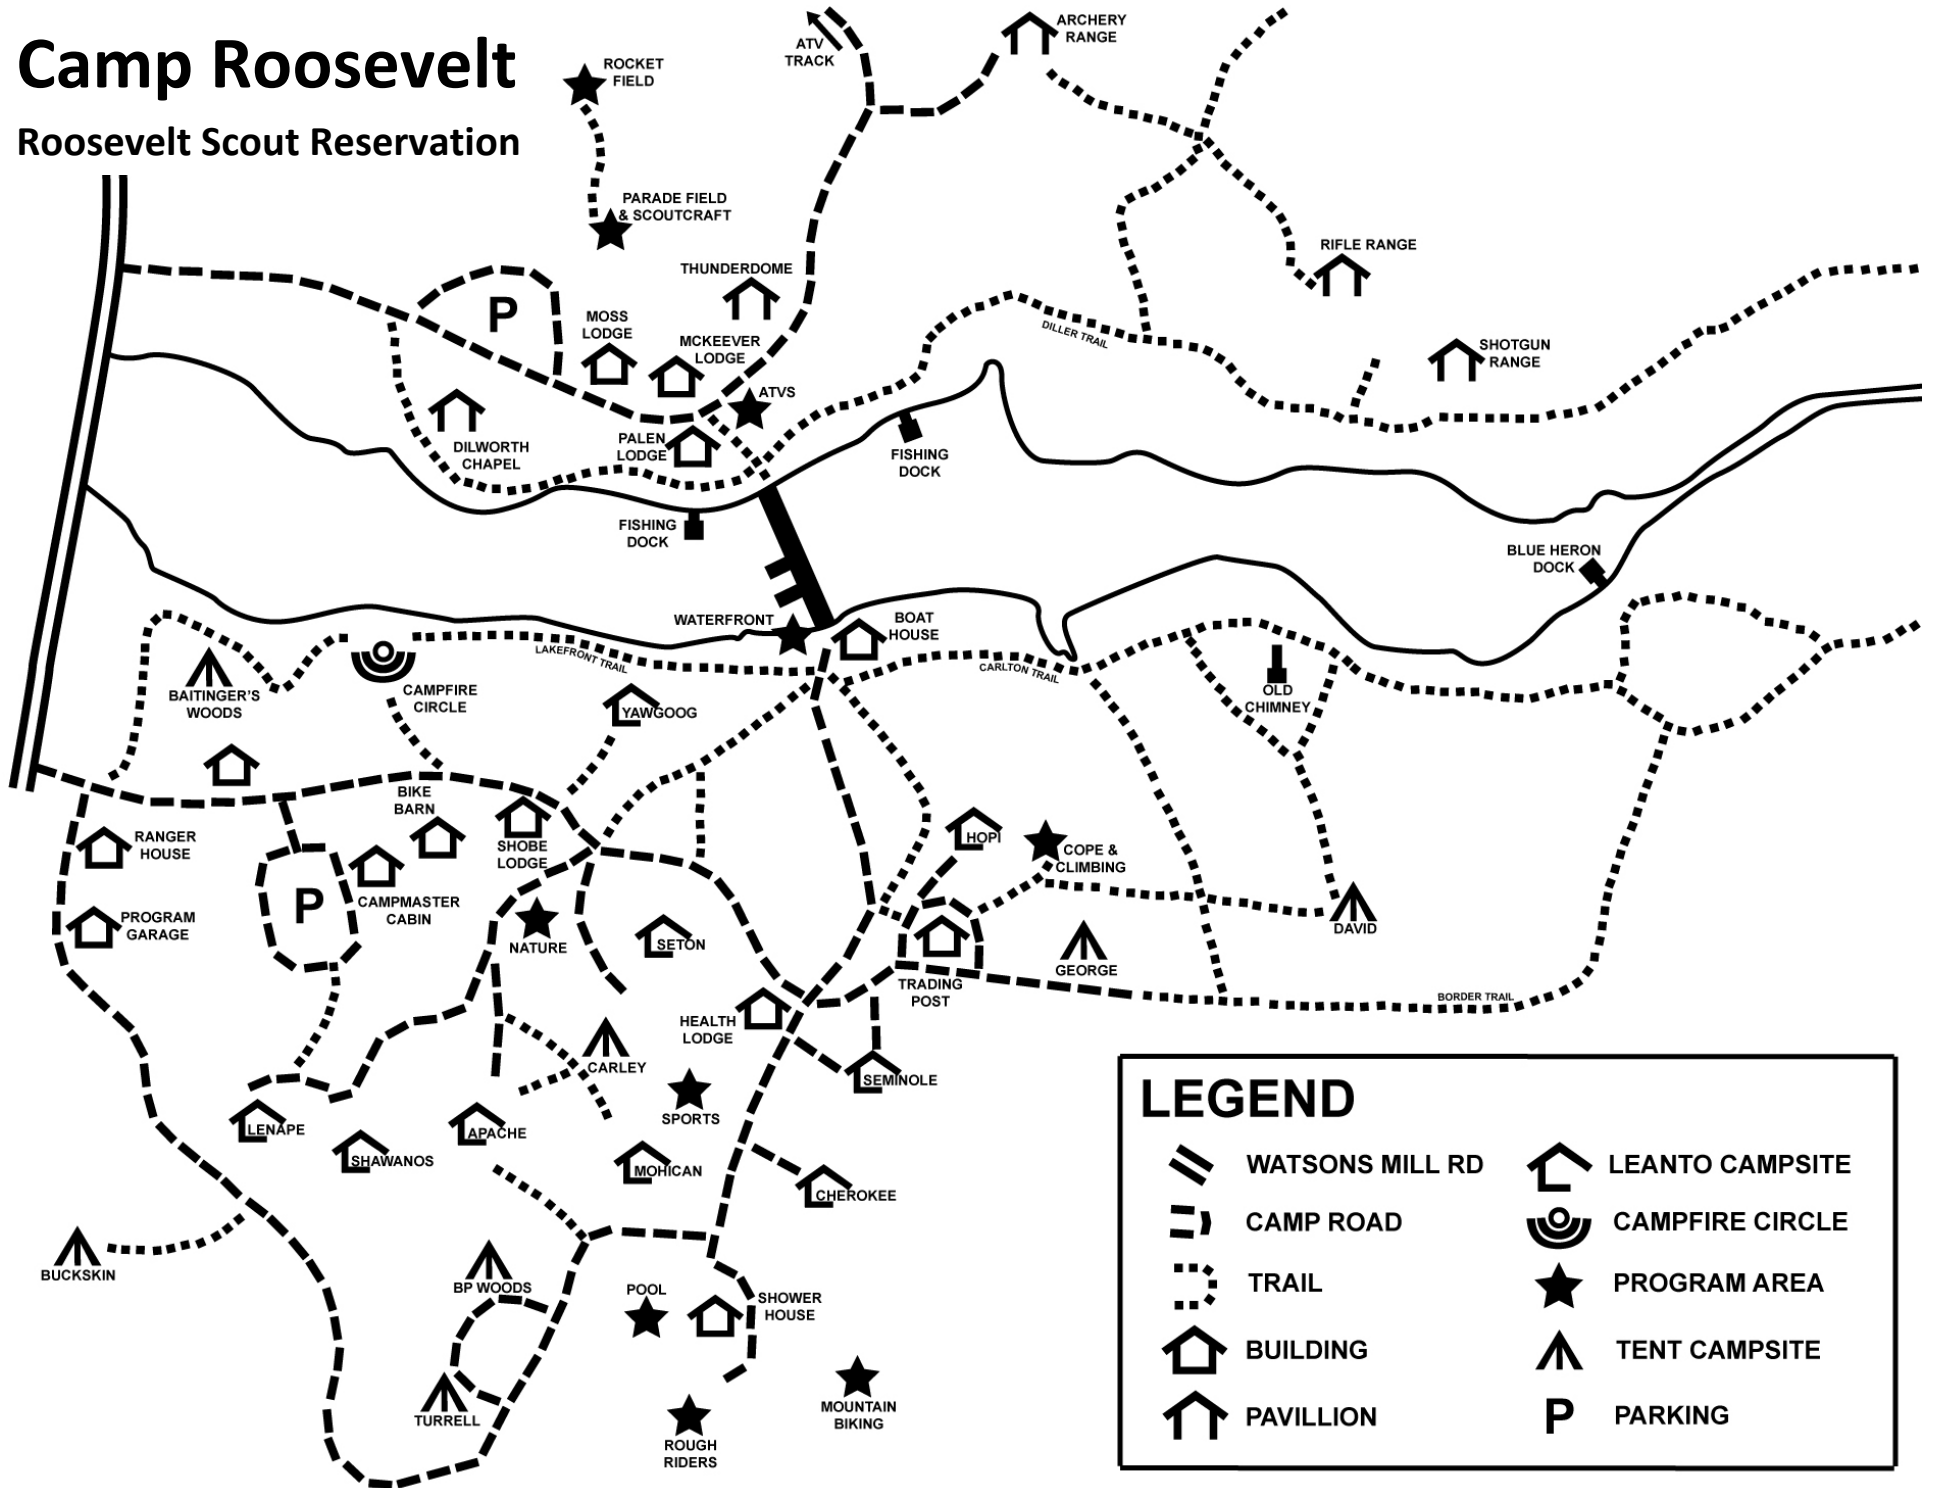

# Camp Roosevelt

Roosevelt Scout Reservation

## LEGEND

	WATSONS MILL RD		LEANTO CAMPSITE
	CAMP ROAD		CAMPFIRE CIRCLE
	TRAIL		PROGRAM AREA
	BUILDING		TENT CAMPSITE
	PAVILLION		PARKING