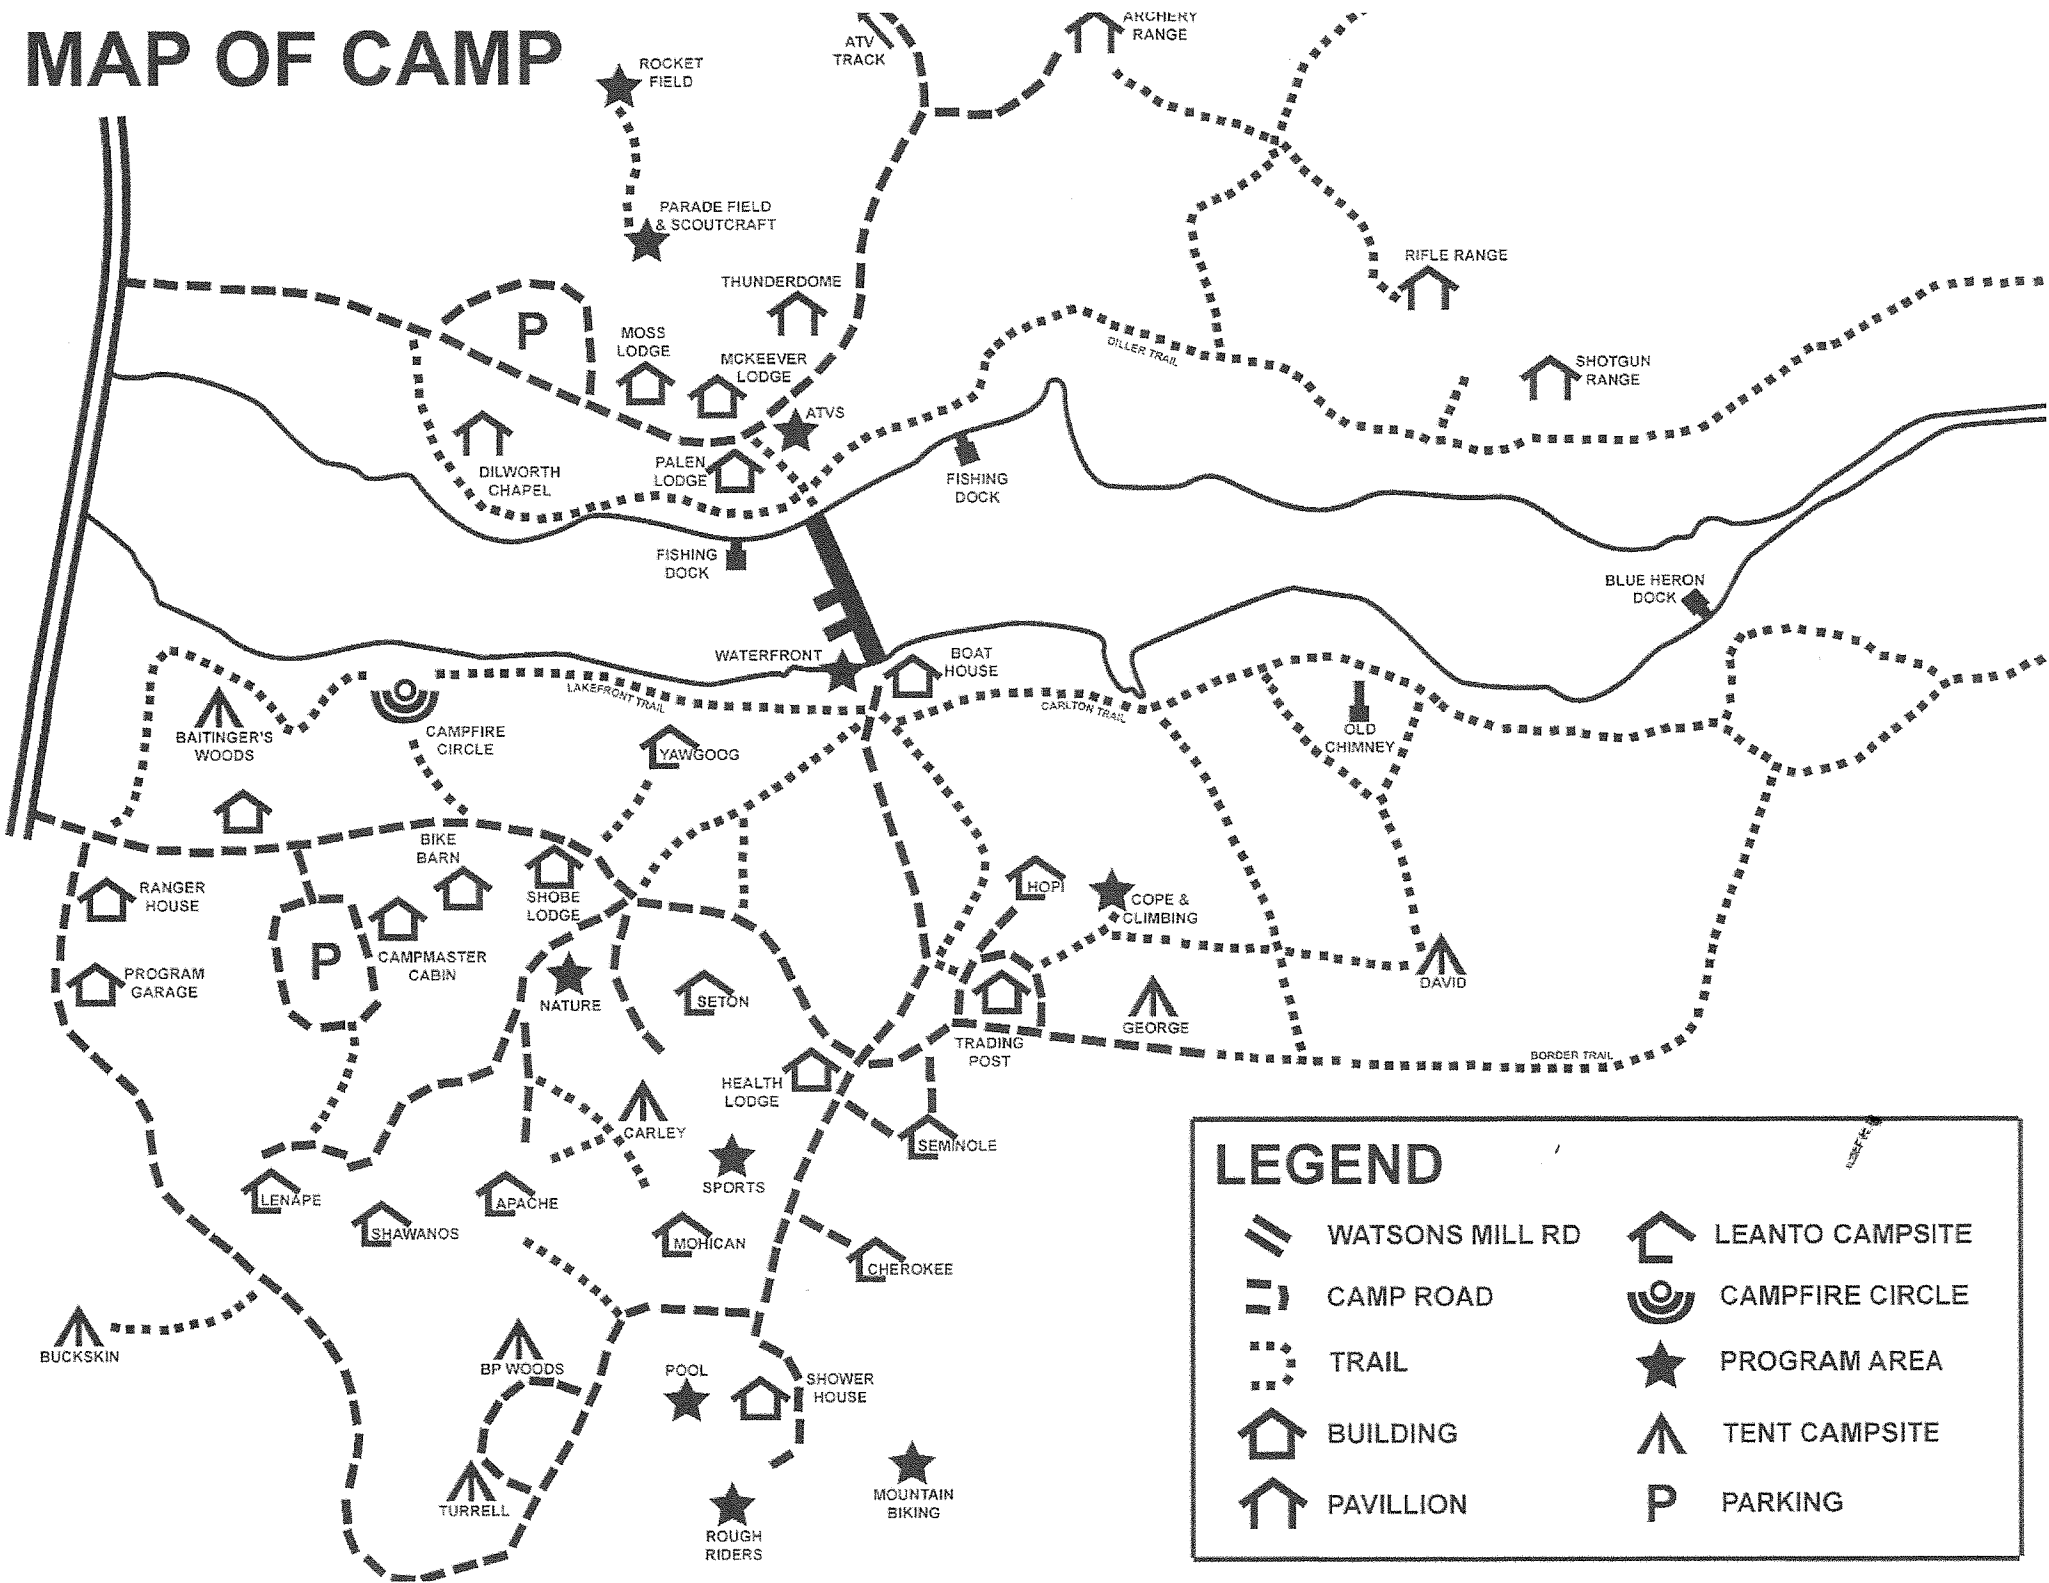

# MAP OF CAMP

## LEGEND

	WATSONS MILL RD		LEANTO CAMPSITE
	CAMP ROAD		CAMPFIRE CIRCLE
	TRAIL		PROGRAM AREA
	BUILDING		TENT CAMPSITE
	PAVILLION		PARKING