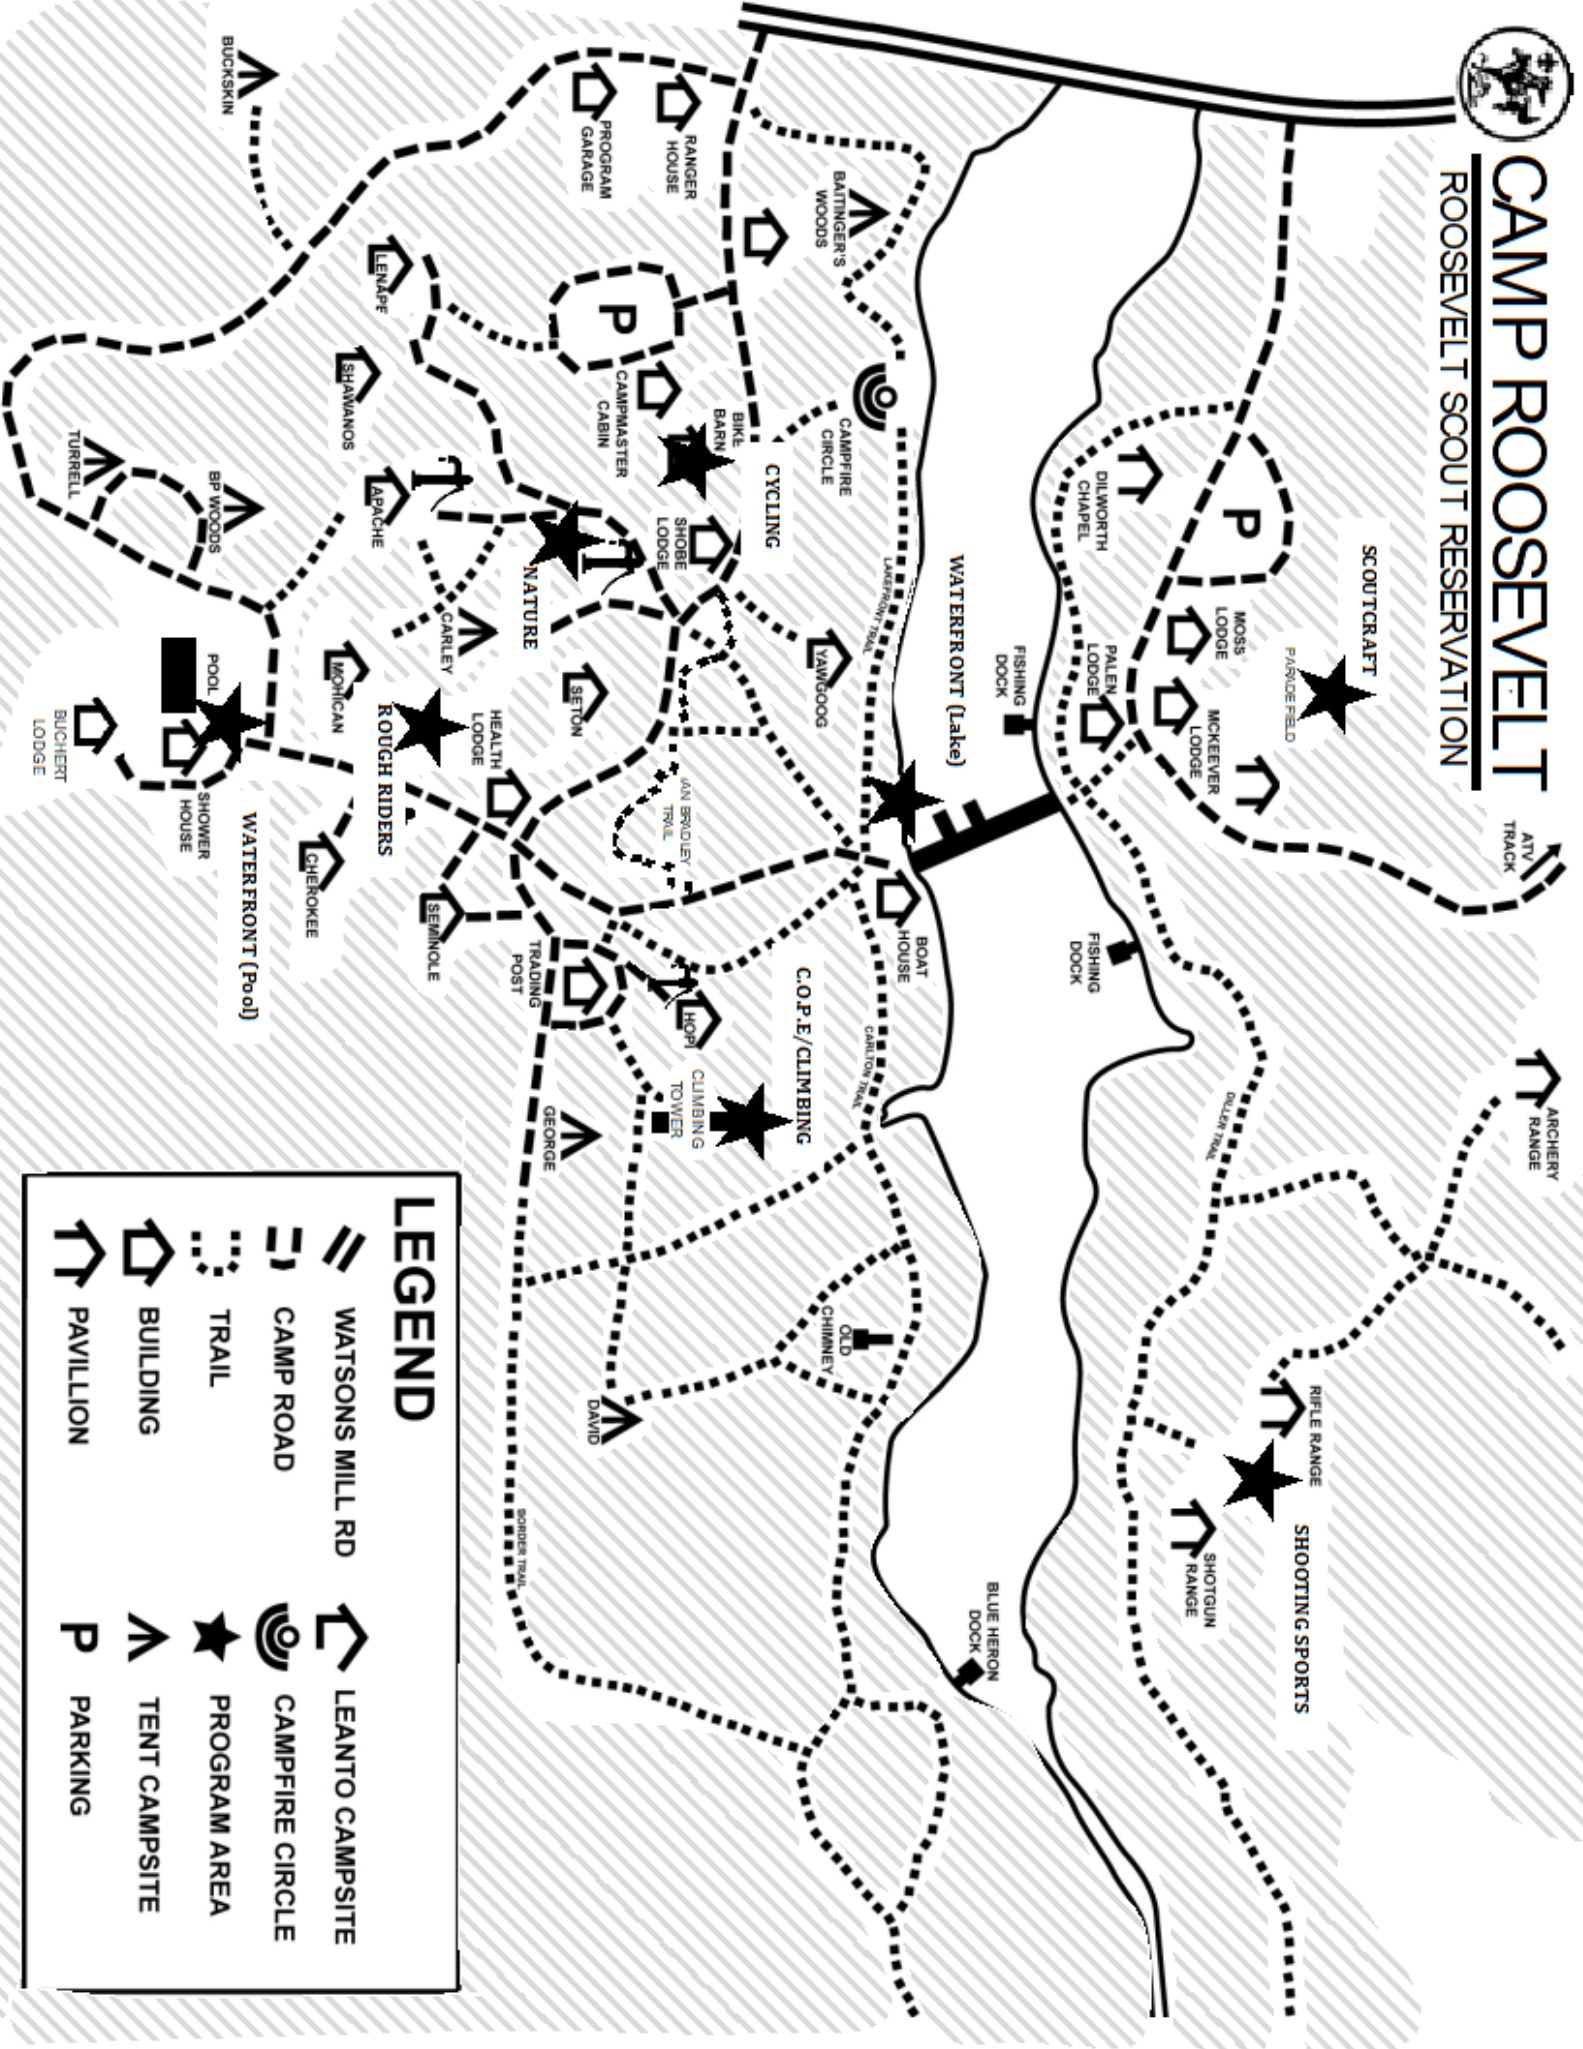

CAMP ROOSEVELT

ROOSEVELT SCOUT RESERVATION

LEGEND

	WATSONS MILL RD		LEANTO CAMPSITE
	CAMP ROAD		CAMPFIRE CIRCLE
	TRAIL		PROGRAM AREA
	BUILDING		TENT CAMPSITE
	PAVILLION		PARKING